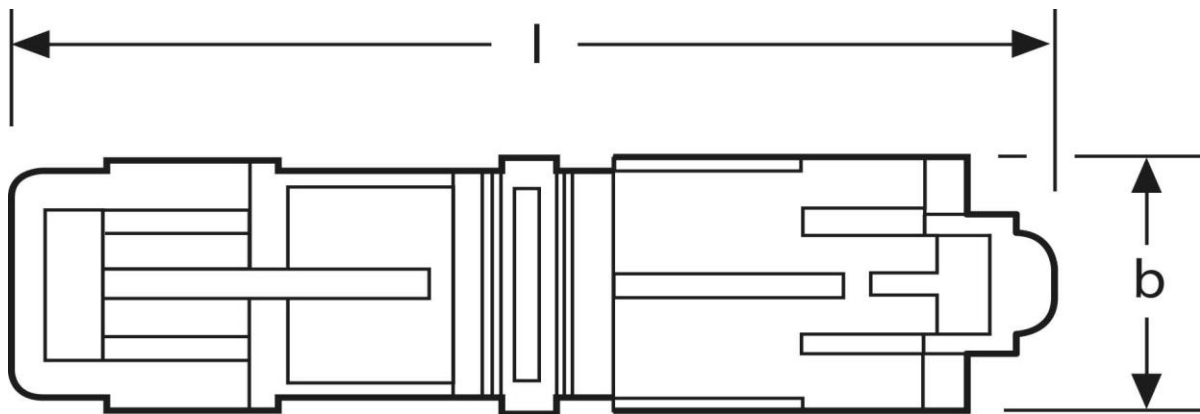

Abzweigklemmverbinder schmal rot

Art.Nr.	Kupferrohr	Isolation		
K 429005	Ms gal. Sn	PA	1,100/1000	100
	l	b	Abzweig bis	
in mm:	37,0	9,8	1 mm ²	

Stand: 08.06.2016

Quick splice connectors small red

part no.	material	insulation		
K 429005	Ms gal. Sn	PA	1,100/1000	100
	l	b	junction up to	
in mm:	37,0	9,8	1 mm ²	