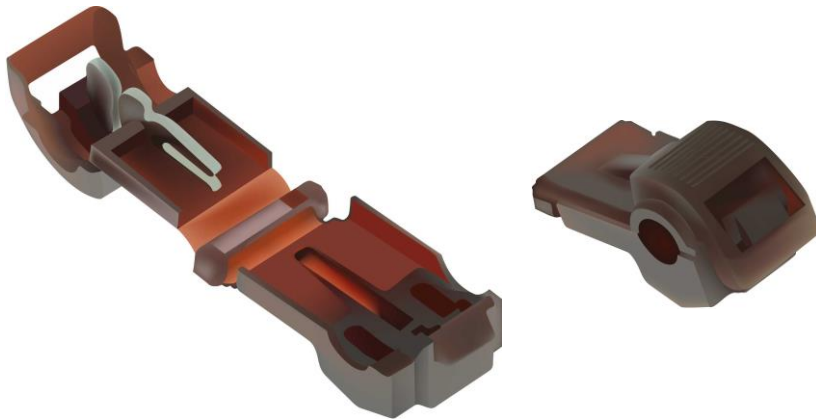

Abzweigklemmverbinder schmal rot

Art.Nr.	Kupferrohr	Isolation		
K 429005	Ms gal. Sn	PA	1,100/1000	100
	l	b	Abzweig bis	
in mm:	37,0	9,8	1 mm ²	

Stand: 08.06.2016

Quick splice connectors small red

part no.	material	insulation		
K 429005	Ms gal. Sn	PA	1,100/1000	100
	l	b	junction up to	
in mm:	37,0	9,8	1 mm ²	