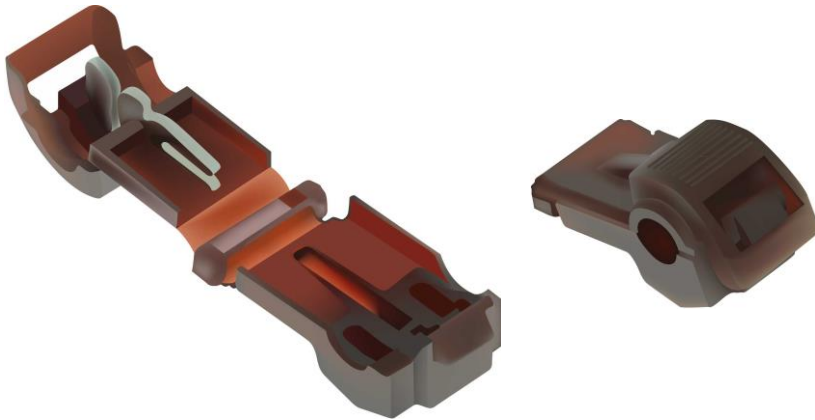

Abzweigklemmverbinder schmal rot

Art.Nr.	Kupferrohr	Isolation		
K 429005	Ms gal. Sn	PA	1,100/1000	100
	l	b	Abzweig bis	
in mm:	37,0	9,8	1 mm ²	

Stand: 08.06.2016

Quick splice connectors small red

part no.	material	insulation		
K 429005	Ms gal. Sn	PA	1,100/1000	100
	l	b	junction up to	
in mm:	37,0	9,8	1 mm ²	