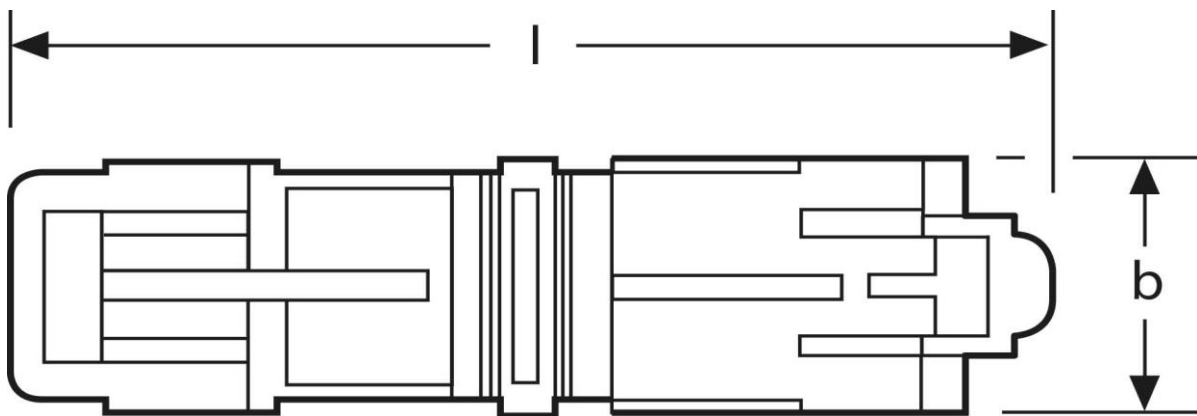

Abzweigklemmverbinder schmal rot

Art.Nr.	Kupferrohr	Isolation		
K 429005	Ms gal. Sn	PA	1,100/1000	100
	l	b	Abzweig bis	
in mm:	37,0	9,8	1 mm ²	

Stand: 08.06.2016

Quick splice connectors small red

part no.	material	insulation		
K 429005	Ms gal. Sn	PA	1,100/1000	100
	l	b	junction up to	
in mm:	37,0	9,8	1 mm ²	